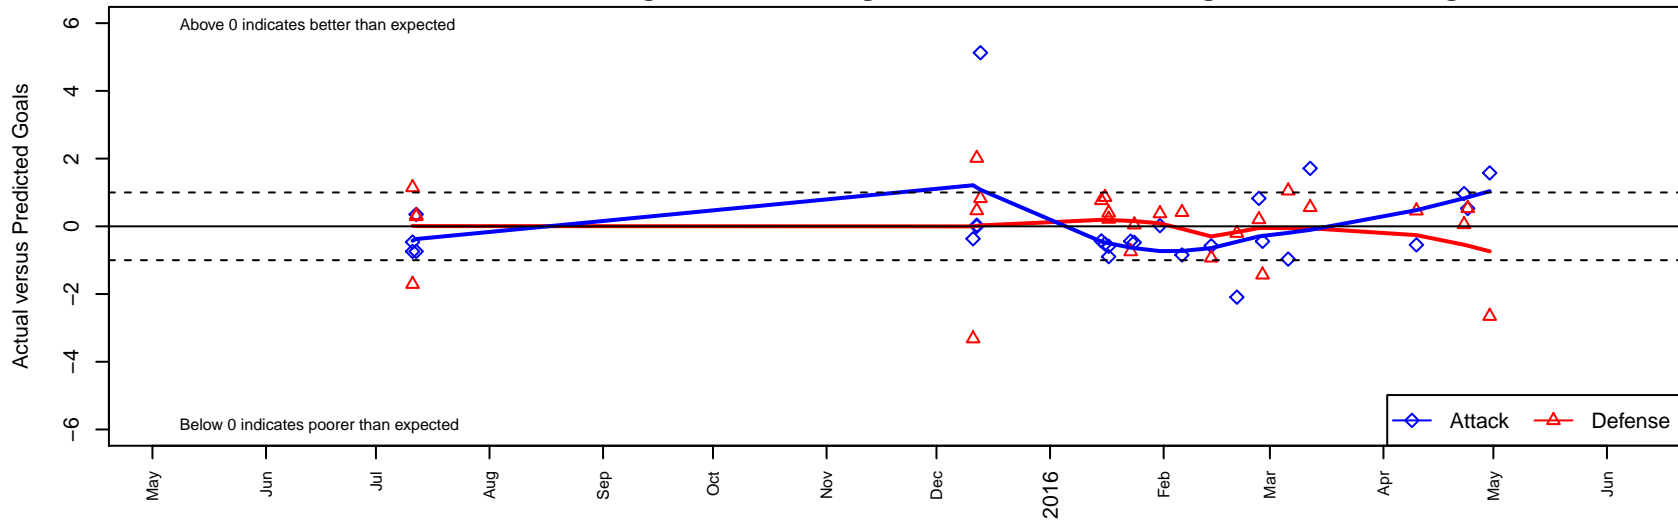

ETFC Juventus B98

Eugene Timbers FC
 Eugene, OR
 B98 total strength=1498
 attack=10.93 defense=11.57
 fall league = PTT B98 Div 1
 notes= was EMFC

alt names used:
 ETFC 98 Juventus
 Eugene Timbers Futbol Club 98 Juventus
 ETFC Juventus 98
 ETFC 98 Juventus

Venues played:
 2015 ETFC Adidas Cup U15-19
 2015 Eastside Timbers Showcase U17
 2015 Portland Winter Showcase U17
 2015 PTT B98 Division 1
 2015 OYS State Cup B98

ETFC Juventus B98
 Dots are actual minus expected GF (blue circles) and GA (red triangles).
 Blue line is smoothed change in attack strength. Red is smoothed change in defense strength.

**attack and defense variance (black dot)
relative to other teams
and top 10 in region**

**attack and defense rating
relative to others at age
and all opponents in last 13 months**

Performance relative to 13 month average